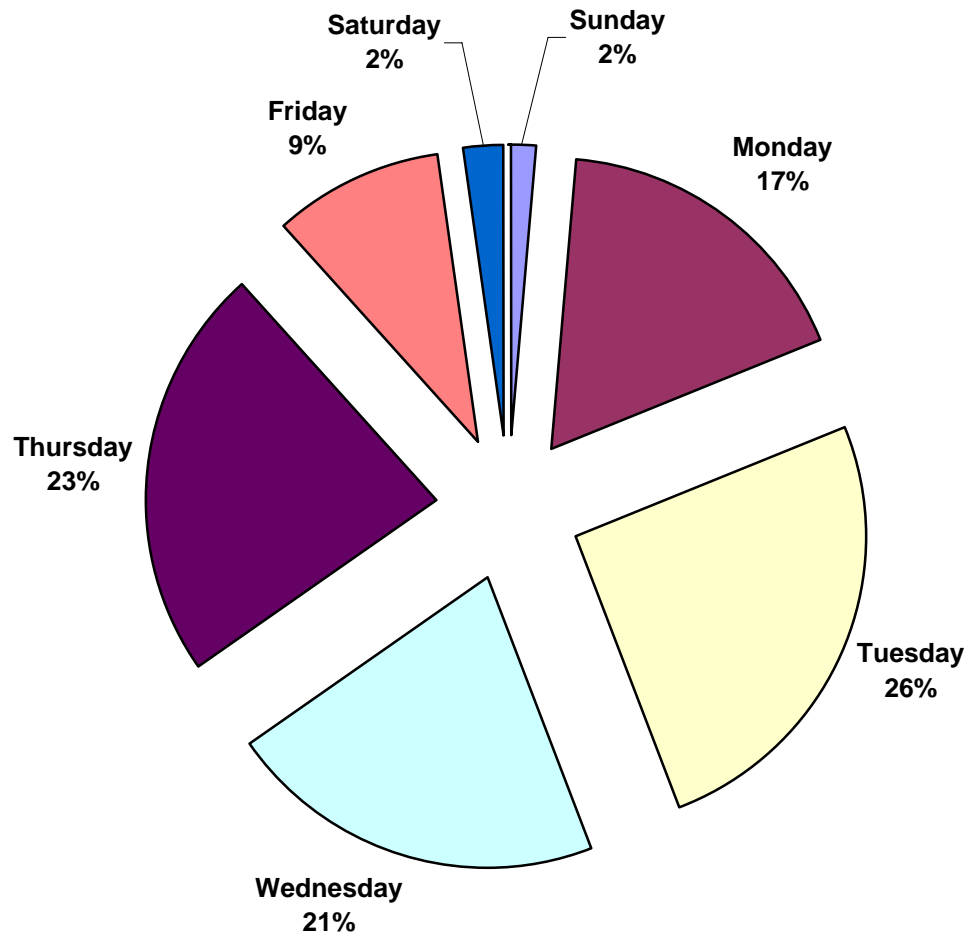

What DAY do Rotary Clubs meet in 2009 - 10?

* 98% of clubs reporting